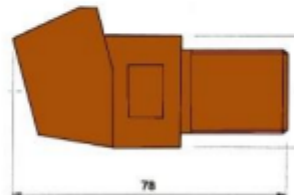

B-16 HEADS

For copper arms \varnothing 40 mm

1

2

3

4

item	code	type	description	
1	XPP044	B-16 SD	Upper straight head B-16	(electrode holder XPP030)
2	XPP045	B-16 ID	Lower straight head B-16	(electrodes cone 18 taper 10%)
3	XPP048	B-16 SI	Upper slanting head B16	(electrode holder XPP030)
4	XPP046	B-16 II	Lower slanting head B16	(electrodes cone 18 taper 10%)