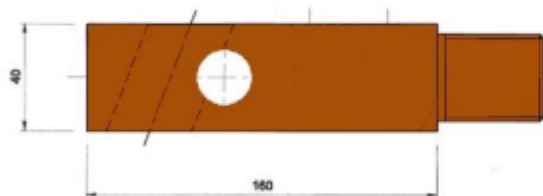

B-16 HEADS

For copper arms \varnothing 40 mm

1

2

3

4

item	code	type	description	
1	XPP044	B-16 SD	Upper straight head B-16	(electrode holder XPP030)
2	XPP045	B-16 ID	Lower straight head B-16	(electrodes cone 18 taper 10%)
3	XPP048	B-16 SI	Upper slanting head B16	(electrode holder XPP030)
4	XPP046	B-16 II	Lower slanting head B16	(electrodes cone 18 taper 10%)